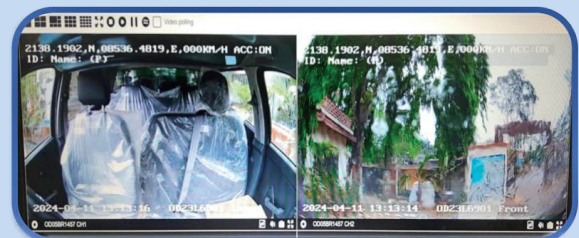

## eTrans DASHCAM

The latest version of our **DashCam** is an integral part of **eTrans Video Telematics Solution** that provides **enhanced Safety, Security and Convenience** with real time monitoring and clear evidence in case of accidents. Invaluable for optimized fleet operations, eTrans DashCam has a number of features that are designed to offer operational efficiency. cost savings ... & peace of mind.

### Features

- ✓ **All-in-One (AIO) Design:** Built-in GPS and LTE, easy to install and maintain.
- ✓ **AI Support (Optional):** Face recognition capability, driver monitoring system (DMS), and advanced driver assistance system (ADAS).
- ✓ **High-Quality Video:** Wide-angle 1080p video recording and streaming to the platform.
- ✓ **User-Friendly Viewing:** Configured for easy viewing via Mobile App.
- ✓ **Ample Storage:** TF card supporting 128 GB (can expand up to 512 GB).
- ✓ **Expandable Camera Setup:** Supports one additional camera, allowing for a total of three cameras, the extra camera can be used as a DMS.
- ✓ **Built-In G-Sensor for Safety:** Detects harsh acceleration and deceleration.
- ✓ **Comprehensive Tracking:** All tracking information is accessible on both desktop and mobile applications via the VSS platform.